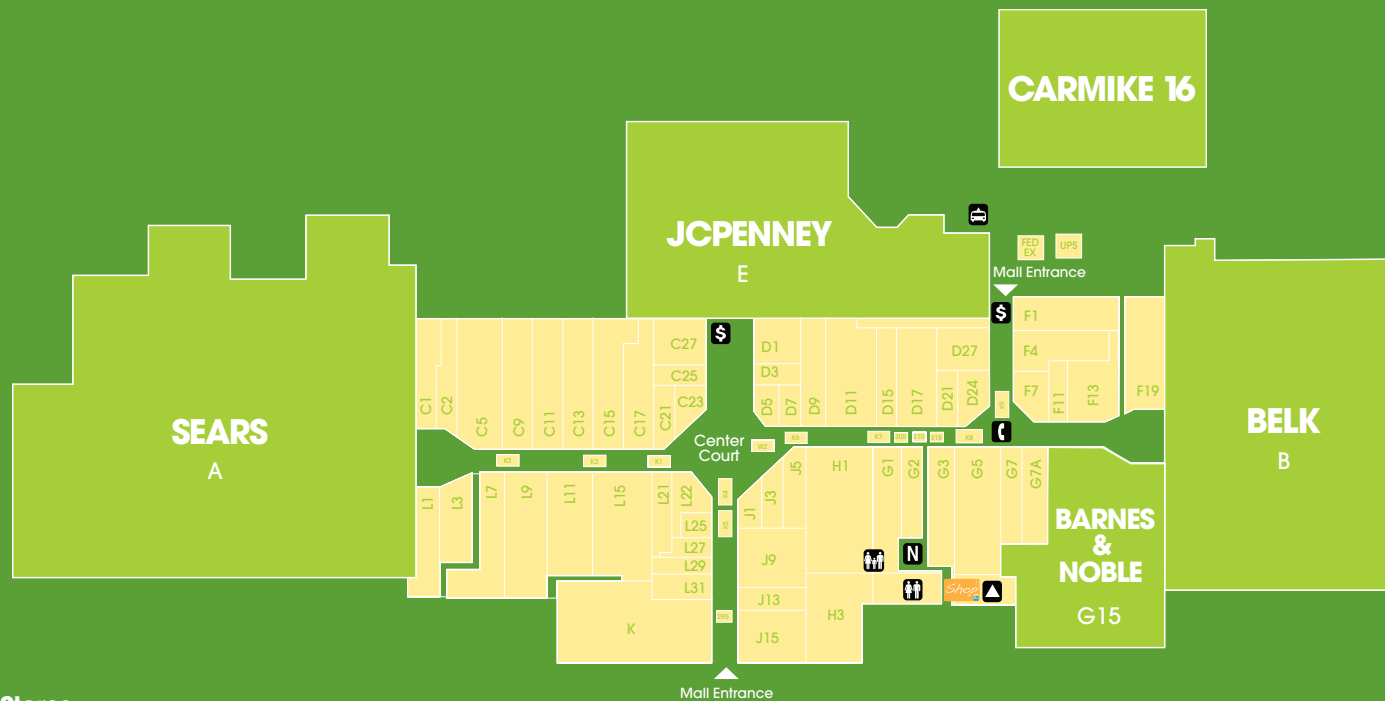

- **N** Nursing Room
- **▲** Management Office
- **☎** Telephone
- **$** ATM
- **Shop** American Express® Mall Gift Cards
- **🚗** Cabs
- **♿** Restrooms
- **👨‍👩‍👧‍👦** Family Restrooms

Department Stores

B	Belk	353-8490
E	jcpenny	577-1074
A	Sears	355-1100

Accessories

F13	Claire's Boutique	353-0834
305	Fashion Shades.....	353-1008
W2	Lids	355-1869

Apparel Shops

C11	Aéropostale	355-2007
L11	American Eagle Outfitters.....	577-5844
D21	Aussie O's.....	604-4231
G1	Basix.....	577-5997
L9	Body Central.....	577-5133
L15	Buckle.....	353-0053
C15	The Children's Place.....	577-1300
L3	Fosters	577-7411
D15	Hot Topic.....	353-3673
C9	Justice	353-0507
D11	PacSun.....	353-9932
J9	rue21	219-1775
H1	Tilly's	Coming Soon
G5	Victoria's Secret	353-3838
F11	Western Wear Headquarters	577-1192
F13	Wet Seal.....	219-7888

Electronics

K2	AT&T.....	353-5600
295	Cellular Express	353-7155
J5	GameStop	577-5420
G3	RadioShack	353-9666
K3	Sprint.....	219-4200
C1	Street Sounds	577-3400

G7A	Suncoast Motion Pictures	938-2290
K4	Verizon.....	353-6453
315	Wireless Direct I	353-1008
310	Wireless Direct II	353-1008

Entertainment

Outparcel	Carmike 16 Cinema	887-3015

Gift & Specialty Shops

K2	Armed Forces Insurance.....	353-1178
G15	Barnes & Noble.....	577-0120
305	Fashion Shades.....	353-1008
C2	Gypsy Rose Tattoo	938-1200
L7	Kendall's Hallmark.....	353-6200
F4	Musician's Toy Store	577-6700
G7	Spencer's Gifts	353-9458
C23	Sunglass Hut	353-7734
K7	Things Remembered	353-7893

Health & Beauty

D9	Bath & Body Works.....	353-4965
L1	Eye Care Center	353-9200
L31	GNC	577-4296
D3	MasterCuts.....	353-0302
C27	Nail Trix.....	577-1222
L29	Regis Hair Salon	353-6663
Outparcel	Rite Aid.....	353-3424
K	ULTA Beauty.....	353-0918

Jewelry

K5	Gold Italia.....	219-1001
J13	Harris Jewelers	355-3525
L22	Kay Jewelers	355-7050
K1	Piercing Pagoda	577-1065
G2	Reed's Jewelers.....	353-7333

C21	Zales Jewelers	353-7171

Restaurants & Food

D5	Ben & Jerry's	353-2498
K8	Candyland.....	353-0011
F7	Chick-fil-A	353-7887
D7	Great American Cookie Co.....	353-2233
Outparcel	IHOP.....	353-2324
L25	Pretzel Twister	355-6918
H3	Red Robin	353-5184
D24	Shanghai Joe.....	577-1552
Outparcel	Starbucks	455-8720
J15	Tony's Pizza	353-8666
K9	White Oak Bakery	358-3510

Shoes

C13	Finish Line	353-3831
D17	Footaction USA.....	353-8241
C17	Foot Locker.....	353-5848
L27	Journeys.....	355-0222
L21	Lady Foot Locker.....	353-2687
F1	Payless ShoeSource	355-0100
C5	The Shoe Dept.....	577-6920
C25	Underground Station	577-6561

Sporting Goods

F19	Legends	353-5155

Transportation

Chico's Taxi.....	346-1900
Tarheel Taxi	938-8989

*Area codes are 910 unless otherwise note.