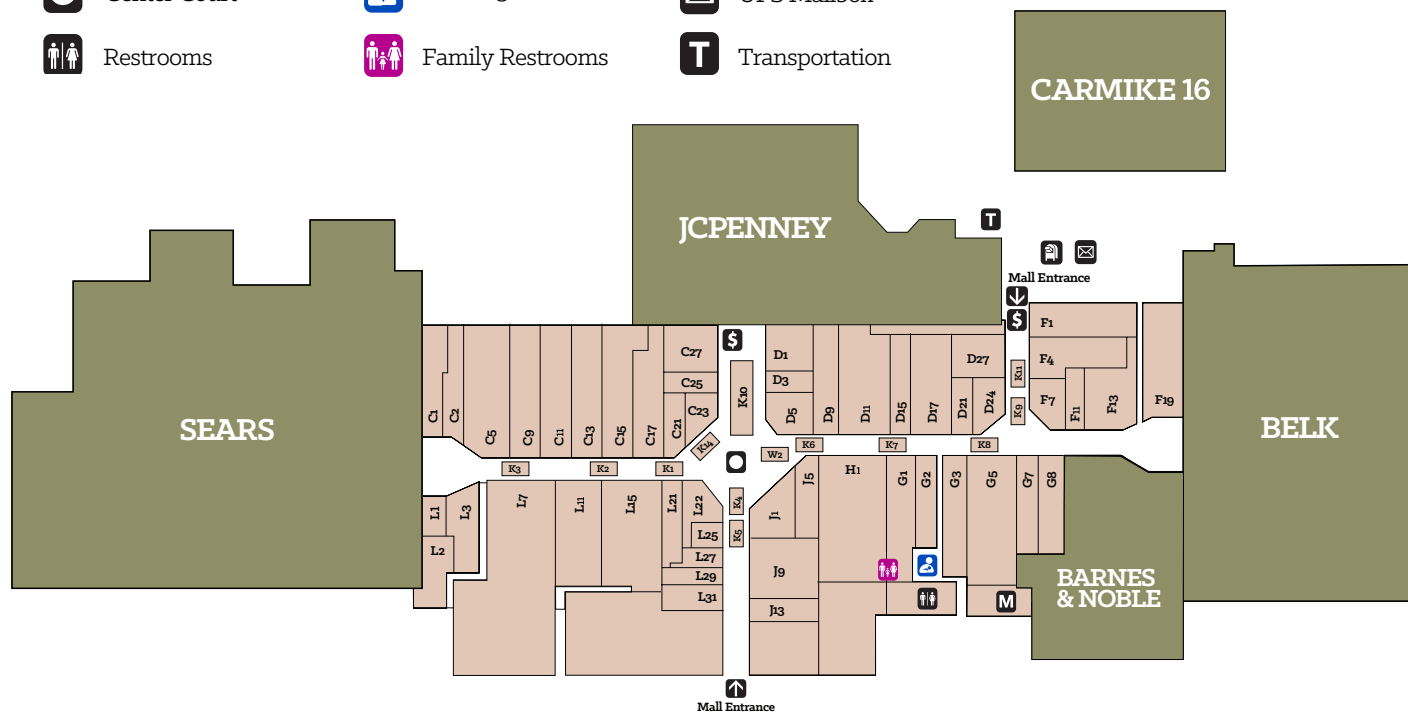

-  Management Office
-  ATM
-  FedEx Dropbox
-  Center Court
-  Nursing Room
-  UPS Mailbox
-  Restrooms
-  Family Restrooms
-  Transportation

Department Stores

- Belk
- JCPenney
- Sears

Accessories

- D1 Claire's
- D21 Lids

Apparel Shops

- C11 Aéropostale
- L11 American Eagle Outfitters
- L15 Buckle
- C15 The Children's Place
- G2 Crazy 8
- L7 Forever 21
- L3 Fosters
- D15 Hot Topic
- C9 Justice
- D11 PacSun
- J9 rue21
- H1 Tilly's
- G5 Victoria's Secret
- F11 Western Wear Headquarters
- F13 Wet Seal
- G1 Zumiez

- K3 Armed Forces Financial Network
- G15 Barnes & Noble
- F1 Gypsy Rose Tattoo
- F4 Musician's Toy Store
- G7 Spencer's
- C23 Sunglass Hut

Health & Beauty

- D9 Bath & Body Works
- C2 Chinese Acupressure Massage
- L31 GNC
- D3 MasterCuts
- C27 Nail Trix
- L29 Regis Salon
- Outparcel Rite Aid
- K2 SVAM's Eyebrows
- K ULTA Beauty

Shoes

- D17 Footaction USA
- C17 Foot Locker
- L27 Journeys
- C25 Underground by Journeys

Transportation

- Papa's Taxi 910.989.0090
- Tarheel Taxi 910.938.8989

DIRECTORY ON THE GO!

Download the PREIT Malls App